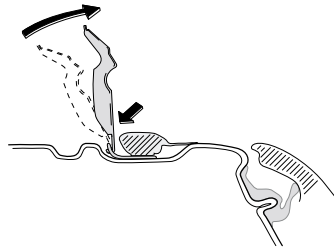

16

x4

x4

368

x4